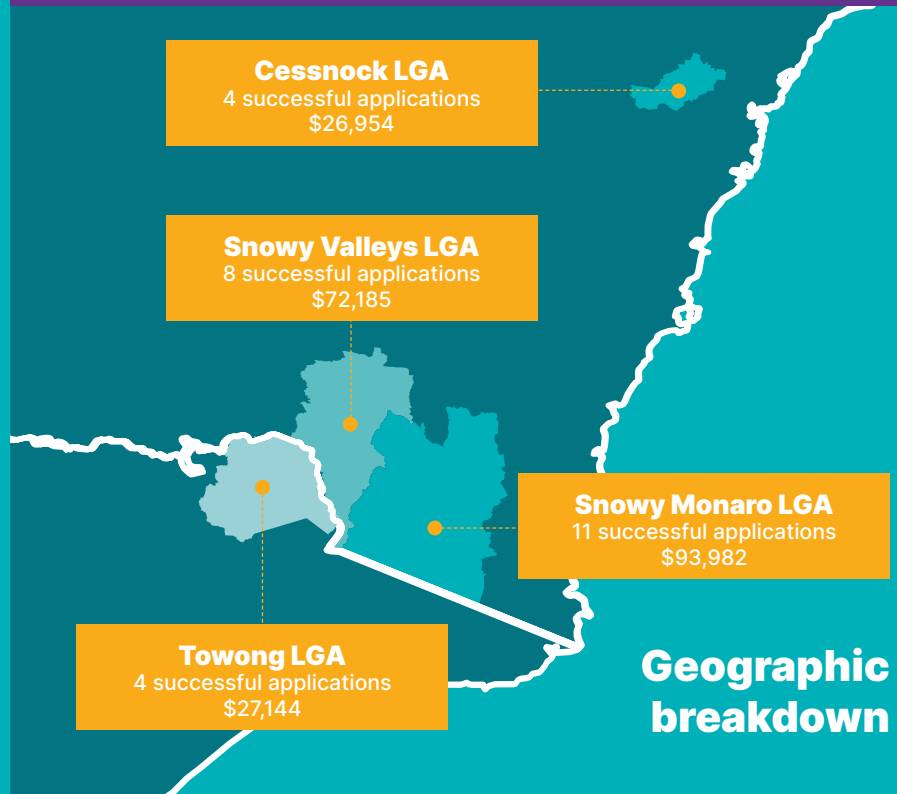

List of successful schools

Cessnock LGA

- Cessnock East Public School
- St Phillips Christian College, Cessnock
- Stanford Merthyr Infants School
- Kurri Kurri Public School

Snowy Monaro LGA

- Adaminaby Public School
- Bombala Public School
- Bredbo Public School
- Cooma Public School
- Delegate Public School
- Nimmitabel Public School
- Snowy Mountains Christian School, Cooma
- Snowy Mountains Grammar School, Jindabyne
- Berridale Public School
- Bombala High School
- Cooma North Public School

Snowy Valleys LGA

- Franklin Public School, Tumut
- St Josephs Primary School, Adelong
- Tumbarumba Primary School
- Tumut High School
- All Saints Primary School, Tumbarumba
- Brungle Public School
- Snowy Valleys School, Tumut
- Adelong Preschool

Towong LGA

- Corryong College - Junior School
- Corryong College - Senior School
- Walwa Primary School
- Sacred Heart School, Corryong

School type breakdown

Funding will enable the following in regional schools

Equipment

Excursion

Camps

Resources

STEM

Excellence Programs